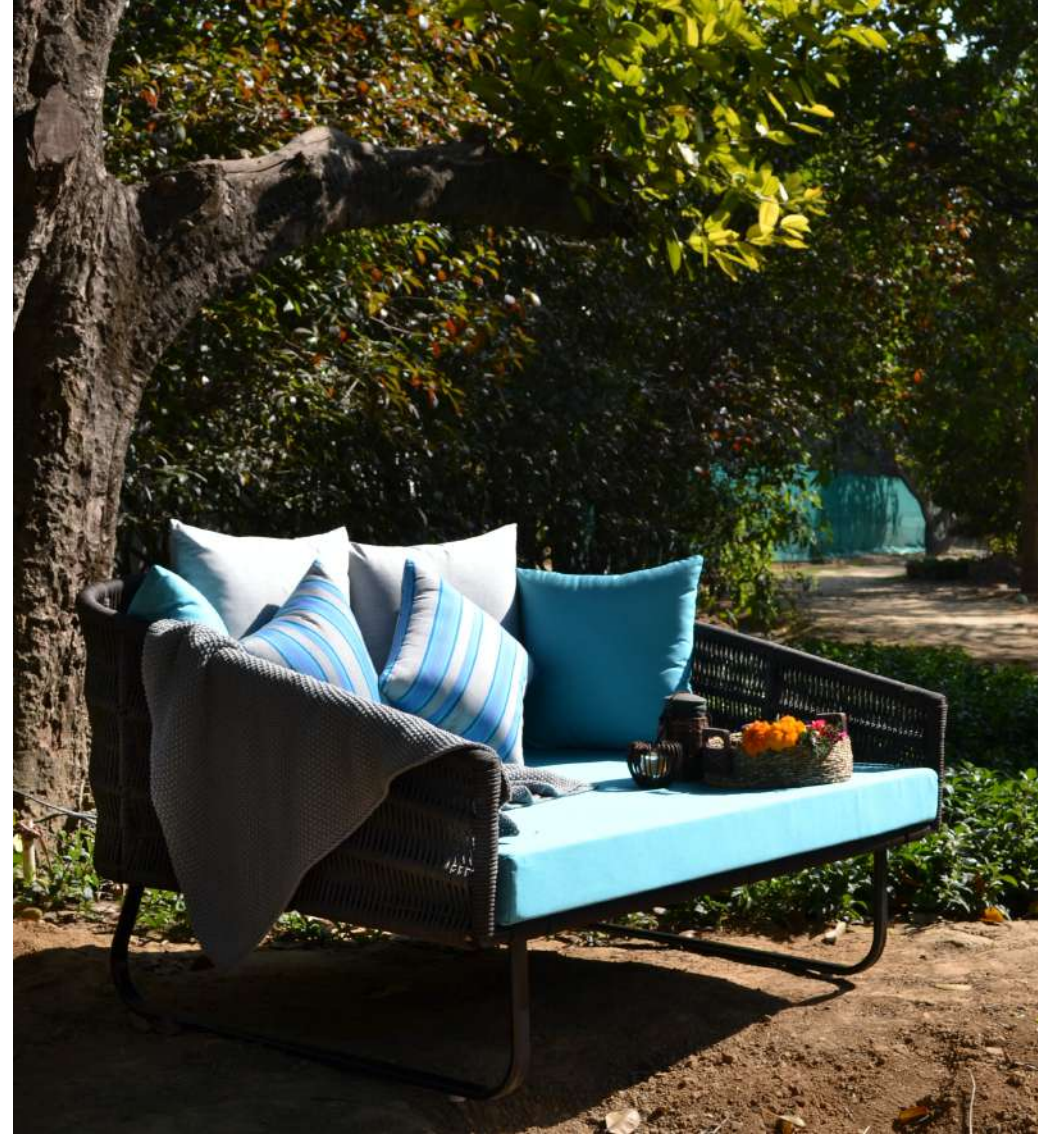

Sedere

Sedere love seat is an original icon of modern outdoor furniture design. Its' timeless design, generous proportions, extreme comfort and meticulous hand-craftsmanship will never go out of style.

Mild steel frame and rope, cushions are available in variety of colors.

*We are always happy to tailor-make our designs as per your needs